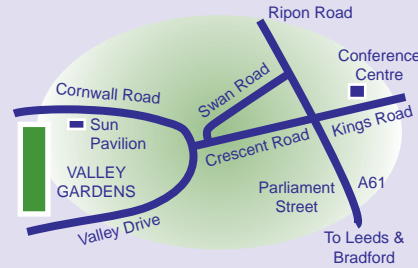

TENNIS

ADULT (per court per hour)	£6.90
CHILD/CONCESSION (per court per hour)	£3.60
HIRE OF RACKET	£1.60
HIRE OF BALLS (set of 4)	£1.30
WINTER TENNIS KEY	£41.00

TABLE TENNIS

ADULT (per 30 mins)	£1.80
CHILD/CONCESSION (per 30 mins)	£1.50

BOWLS

ADULT (per hour)	£2.60
CHILD/CONCESSION (per hour)	£1.80
ADULT SEASON TICKET	£51.00
CHILD/CONCESSION SEASON TICKET	£29.00
HIRE OF WOODS	£1.50

GOLF

PITCH AND PUTT

ADULT (18 holes)	£3.70
CHILD/CONCESSION (18 holes)	£2.00
ADULT SEASON TICKET	£145.80
CHILD/CONCESSION SEASON TICKET	£74.00
ADULT 10 VISIT PASS	£29.40
CHILD/CONCESSION 10 VISIT PASS	£16.10

PUTTING

ADULT (18 holes)	£2.10
CHILD/CONCESSION (18 holes)	£1.50

CRAZY GOLF

ADULT (18 holes)	£2.10
CHILD/CONCESSION (18 holes)	£1.50

DISC GOLF

ADULT (9 holes)	£2.10
CHILD/CONCESSION (9 holes)	£1.50
ADULT 10 VISIT PASS	£18.00
CHILD/CONCESSION 10 VISIT PASS	£13.00

GENERAL CHARGES

LOST GOLF BALL	£1.20
LOST TENNIS BALL	£2.00
BROKEN/LOST GOLF CLUB	£15.00
BROKEN/LOST RACKET	£15.00
BROKEN/LOST DISC	£5.00

Concessionary rates are available for customers with disabilities, pensioners and the unemployed.

HOW TO FIND US

VALLEY GARDENS Harrogate