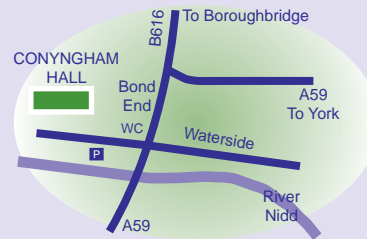

HOW TO FIND US

**VALLEY GARDENS Harrogate**

**CASTLE YARD Knaresborough**

**CONYNGHAM HALL Knaresborough**

**SPA GARDENS Ripon**

Games in Parks 2010

Summer Programme

26 March - 3 October 2010

## HARROGATE DISTRICT