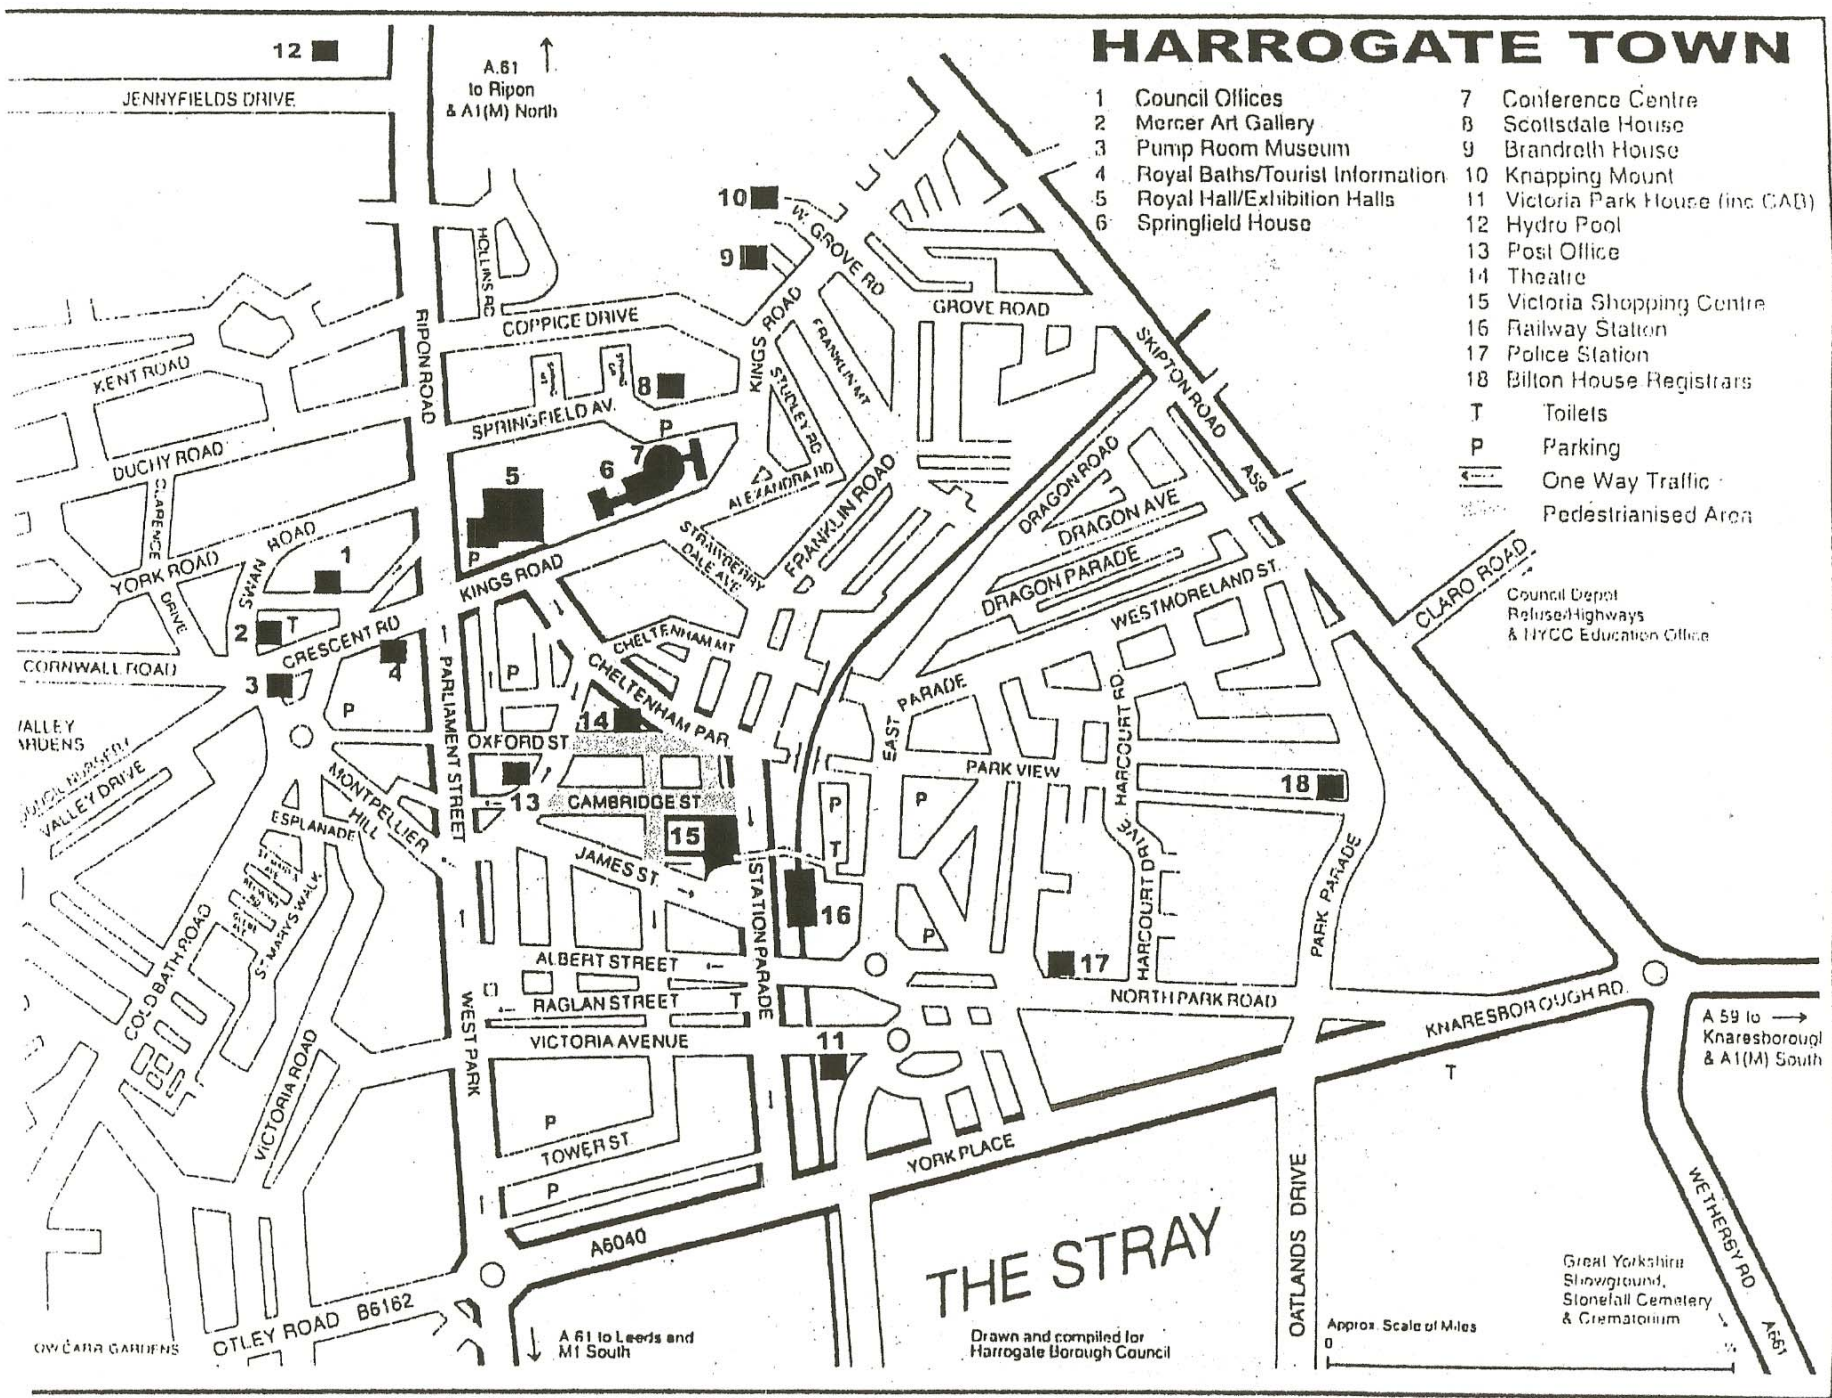

HARROGATE TOWN

- 1 Council Offices
 - 2 Mercer Art Gallery
 - 3 Pump Room Museum
 - 4 Royal Baths/Tourist Information
 - 5 Royal Hall/Exhibition Halls
 - 6 Springfield House
 - 7 Conference Centre
 - 8 Scottsdale House
 - 9 Brandroth House
 - 10 Knapping Mount
 - 11 Victoria Park House (inc CAB)
 - 12 Hydro Pool
 - 13 Post Office
 - 14 Theatre
 - 15 Victoria Shopping Centre
 - 16 Railway Station
 - 17 Police Station
 - 18 Bilton House Registrars
- T Toilets
P Parking
 One Way Traffic
 Pedestrianised Area

Council Depot
Refuse/Highways
& HYCC Education Office

THE STRAY

Drawn and compiled for
Harrogate Borough Council

Approx. Scale of Miles
0 1

Great Yorkshire
Snowground,
Stonefall Cemetery
& Crematorium